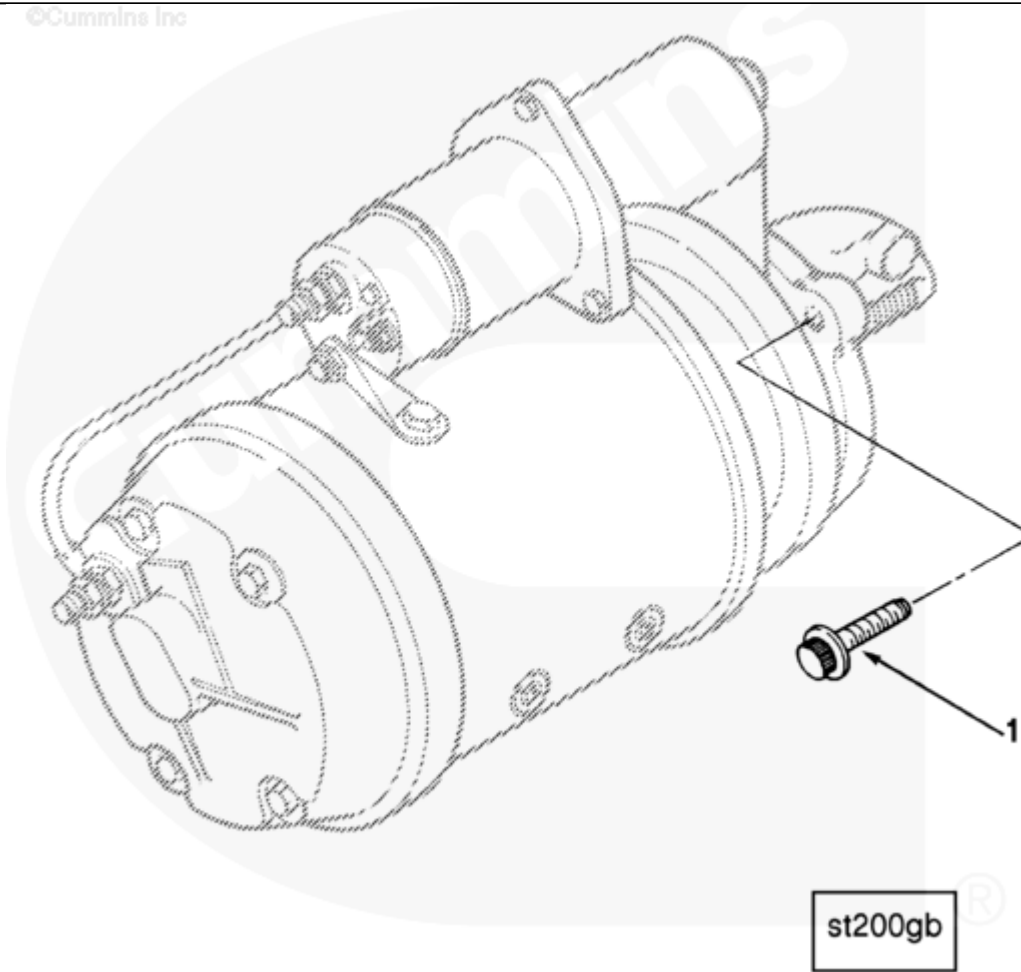

Parts Catalog - Option Detail

Electronic Parts Catalog - Option Detail				
Option	Group	Graphic	Film Card	Date
SM2703-05	13.05.1	st200gb	II	03-APR-06
Engines	ISM CM570, ISM CM570/870, ISM CM875, ISM CM876, ISM CM876 E, ISM11 CM876 M103, ISM11 CM876 SN, M11 CELECT, M11 CELECT PLUS, M11 MECHANICAL, QSM11 CM570, QSM11 CM876			

©Cummins Inc

[SMALL](#) | [MEDIUM](#) | [LARGE](#)

Cart	Ref No	Part Number	Part Description	Required	Remarks
View My Cart					
		SM2703-05	Starter Mounting		Starter Mounting...(More)
					Starter Motor Mounting
					(Dependent)
					Starting Motor Mounting

					Screws: Metric
					Clutch Type Provision: Dry
<input type="checkbox"/>	1	4907093	Twelve Point Cap Screw	3	

© 2019 Cummins Inc., Box 3005, Columbus, IN 47202-3005 U.S.A.
Terms of Use and Disclaimers | Recommended System Requirements
Need Assistance? Please click on the Contact Us button in the top right corner of any page.